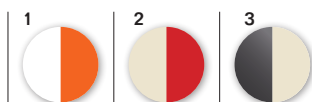

Diffusore Diffuser

1 ABS stampato bianco – arancio fluo / Moulded white – orange fluo ABS 2 ABS stampato avorio – rosso / Moulded ivory – red ABS 3 ABS stampato nero-grigio – avorio / Moulded black-grey – ivory ABS